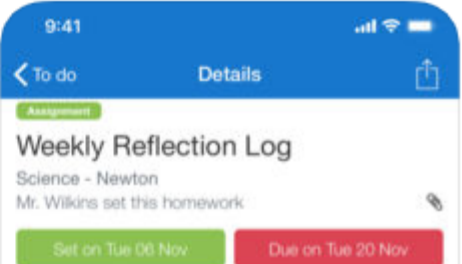

Screenshots iPhone iPad