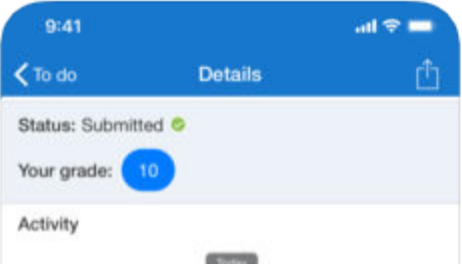

Screenshots iPhone iPad