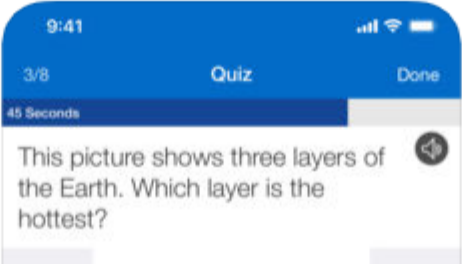

Screenshots iPhone iPad