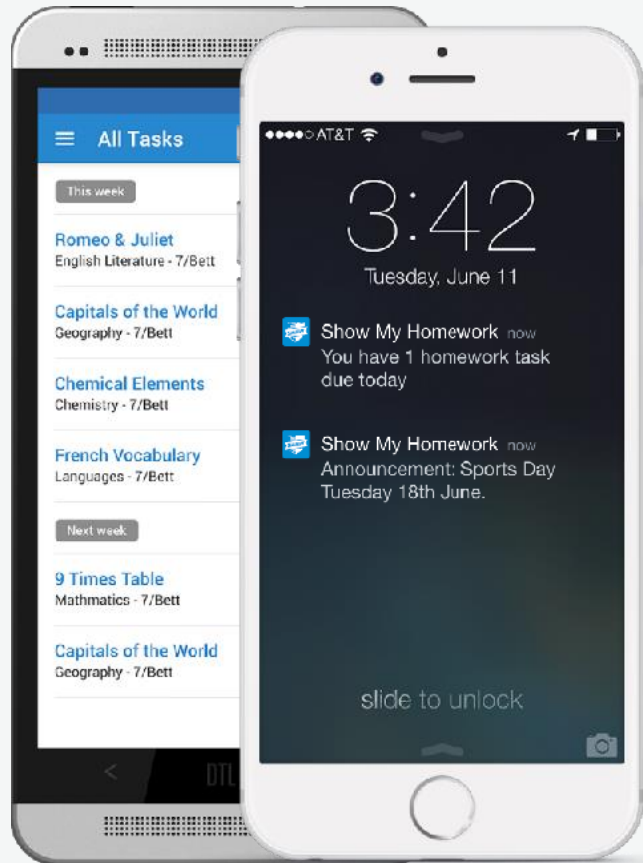

### Resources

Message Send

- To do
- Timetable
- Notes
- Updates
- Settings

*Click here for  
homework*

# Get Notified

In Settings, you can manage notifications