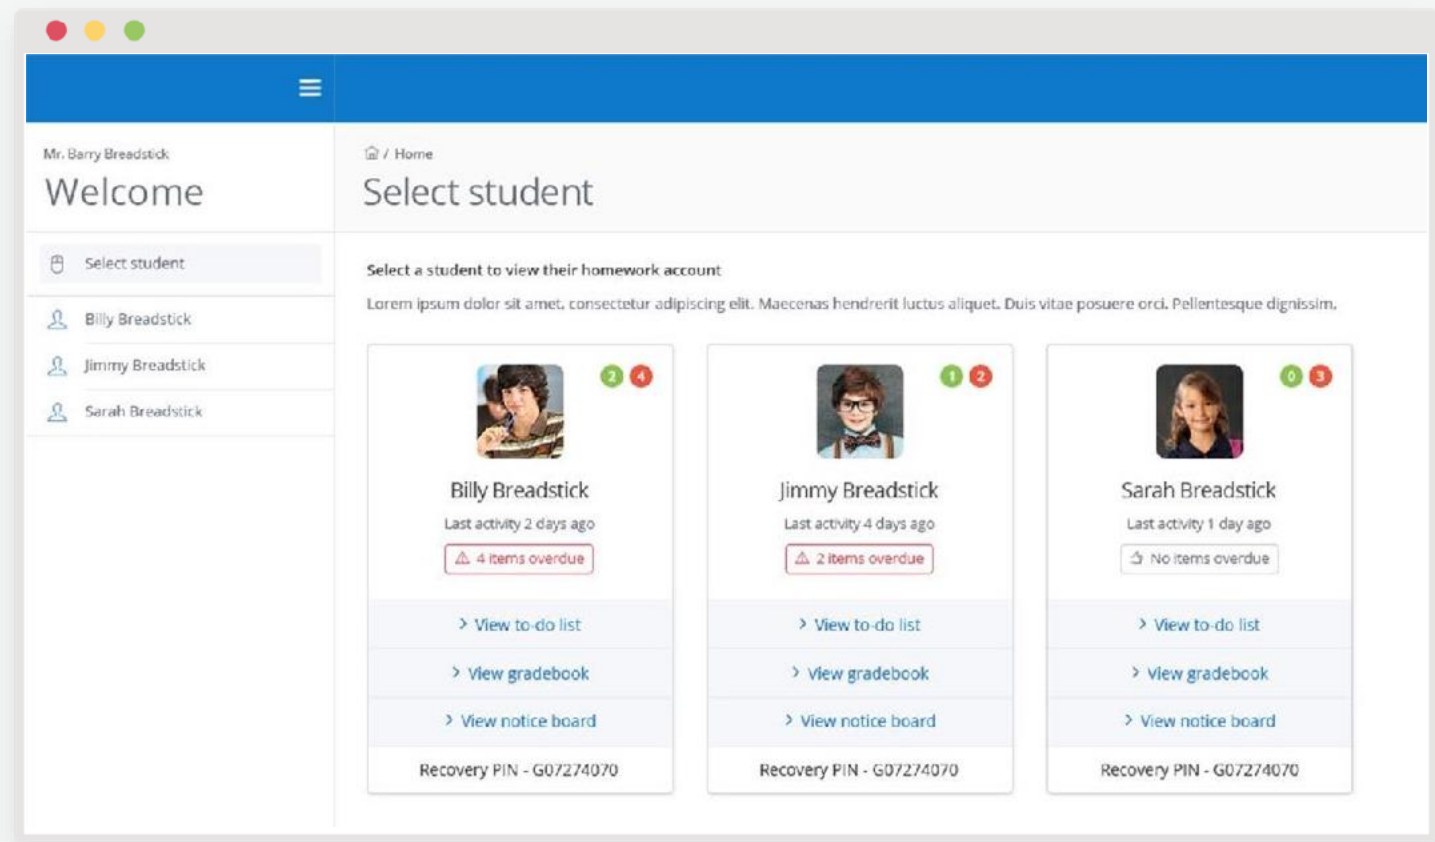

### Screenshots iPhone iPad

# How Show My Homework can Help You...

Get notifications straight to your phone

See when homework has been submitted

Visibility - See exactly how much homework has been set and when it's due

# More Than One Child?

More than one child at the school? Don't worry they'll appear on the same page.

# The Homework Calendar

Homework appears as a block, stretching from the issue date to the due date.

The screenshot shows a web-based homework calendar interface. At the top, there is a search bar labeled "Search for homework" and a notification bell with a red "2". Below the search bar, the user's profile is shown as "You're viewing Billy Breadsticks's homework". The main heading is "Calendar". To the right of the heading, there are three summary statistics: "5 Homework yet to submit", "2 Deadline finishes today", and "2 Homework past due date".