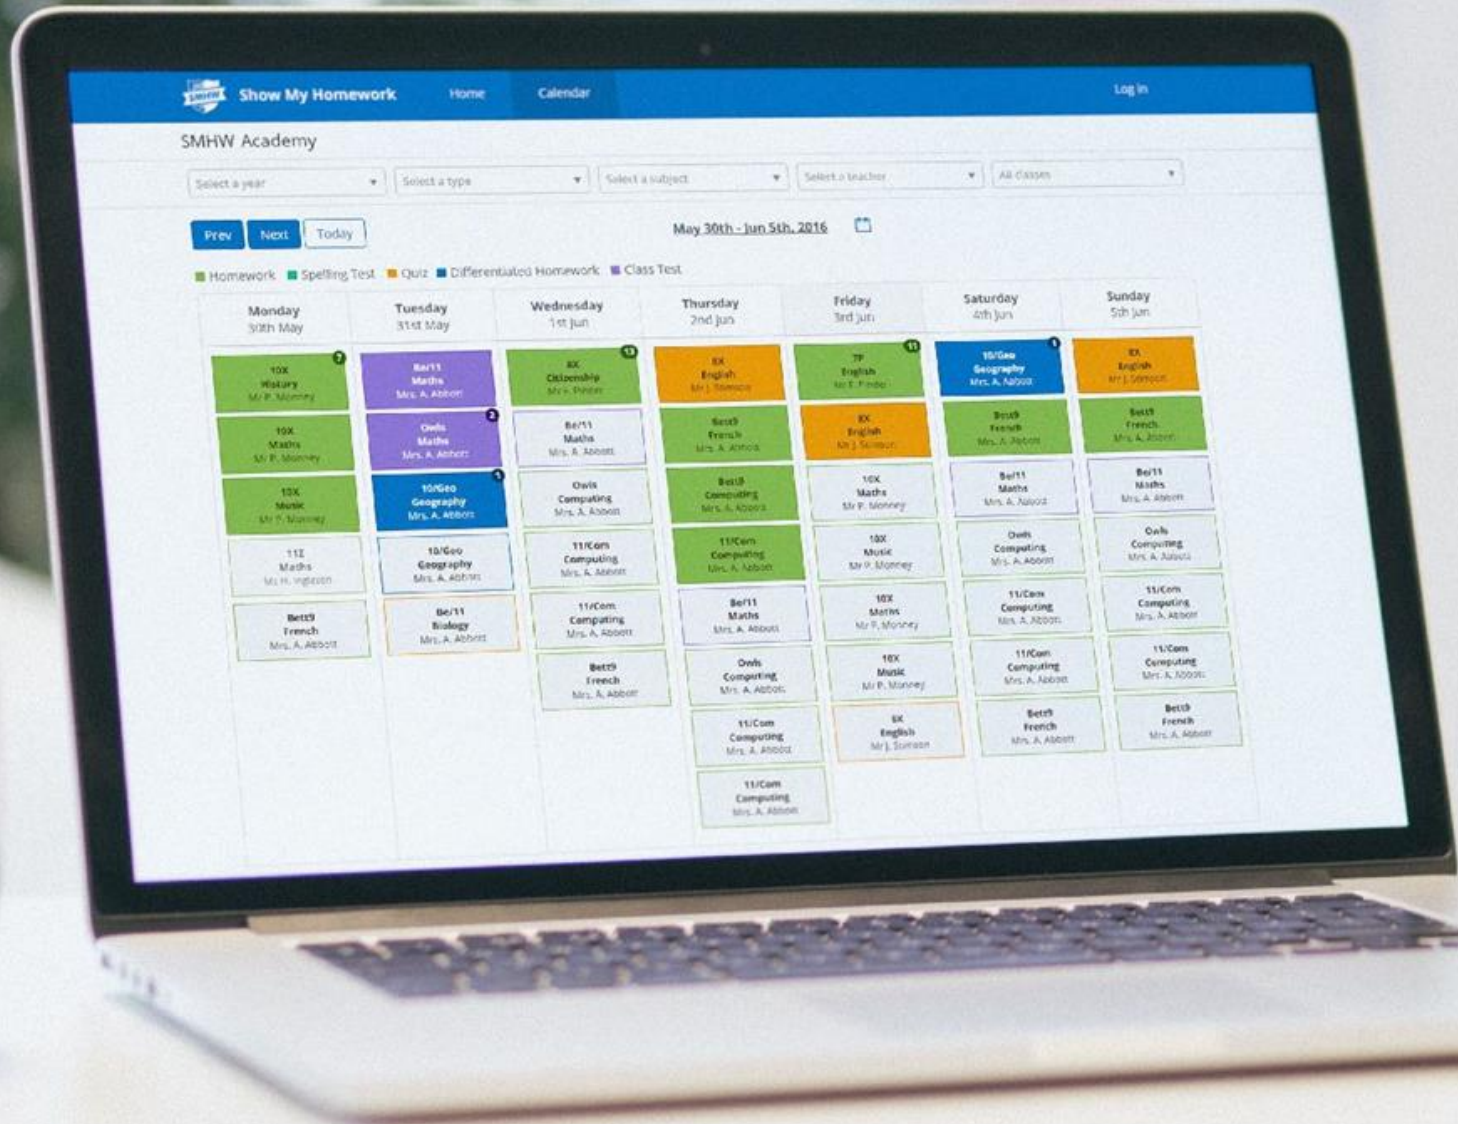

# What is Show My Homework?

A simple online solution for students and parents to view homework details and upcoming deadlines.

Mobile apps and notifications ensure you always know what homework your child has and when it's due.