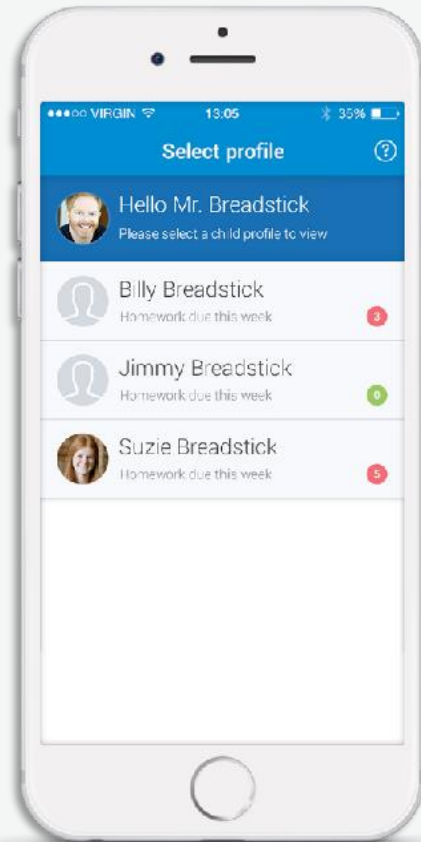

### Screenshots iPhone iPad

# How Show My Homework can Help You...

Get notifications straight to your phone

See when homework has been submitted

Visibility - See exactly how much homework has been set and when it's due

# The Homework Calendar

Homework appears as a block, stretching from the issue date to the due date.

The screenshot shows a web-based homework calendar interface. At the top, there is a search bar labeled "Search for homework" and a notification bell with a red "2". Below the search bar, the user's profile is shown as "You're viewing Billy Breadsticks's homework". The main heading is "Calendar". To the right of the heading, there are three summary statistics: "5 Homework yet to submit", "2 Deadline finishes today", and "2 Homework past due date".