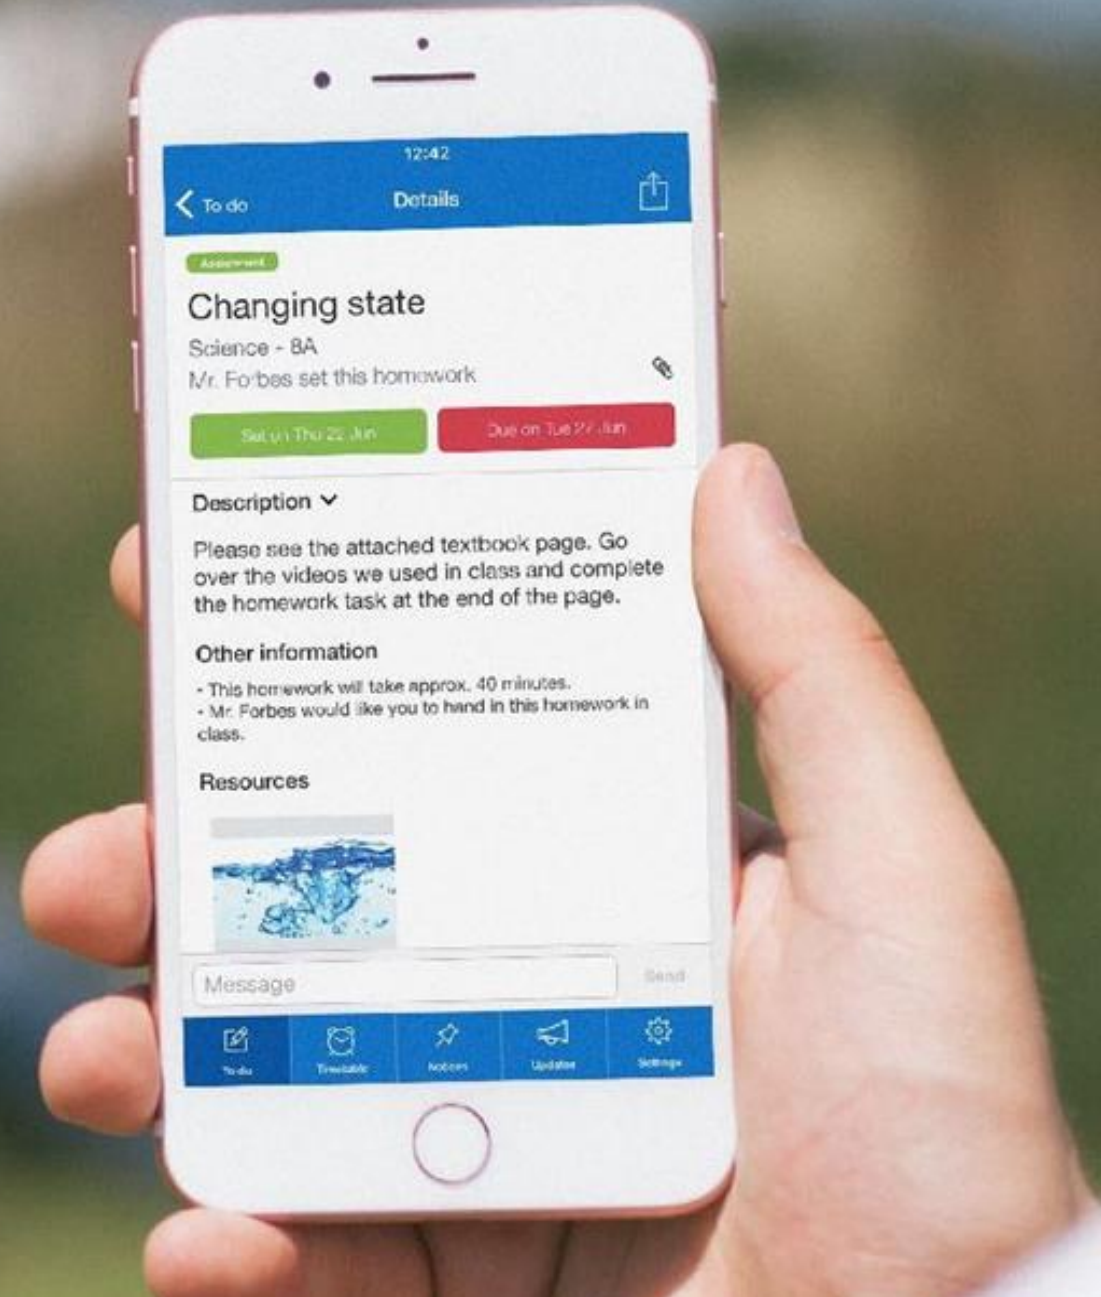

Homework Description

12:42
To do Details

Assignment

Changing state

Science - BA

Mr. Forbes set this homework

Set on Thu 22 Jun

Due on Tue 27 Jun

Description

Please see the attached textbook page. Go over the videos we used in class and complete the homework task at the end of the page.

Other information

- This homework will take approx. 40 minutes.
- Mr. Forbes would like you to hand in this homework in class.

Resources

Message Send

- To do
- Timetable
- Notes
- Updates
- Settings