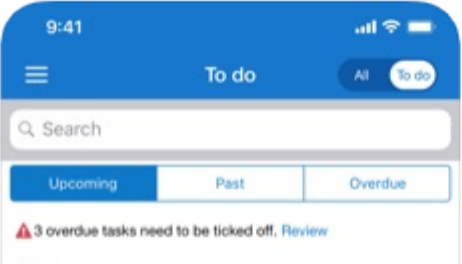

Screenshots iPhone iPad