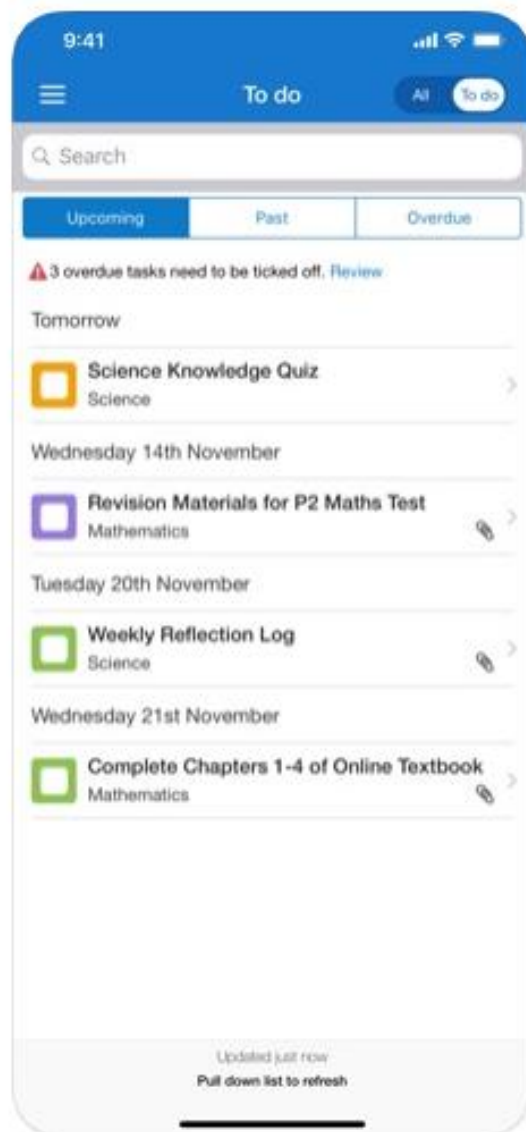

### Screenshots iPhone iPad

# How Show My Homework can Help You...

Get notifications straight to your phone

See when homework has been submitted

Visibility - See exactly how much homework has been set and when it's due