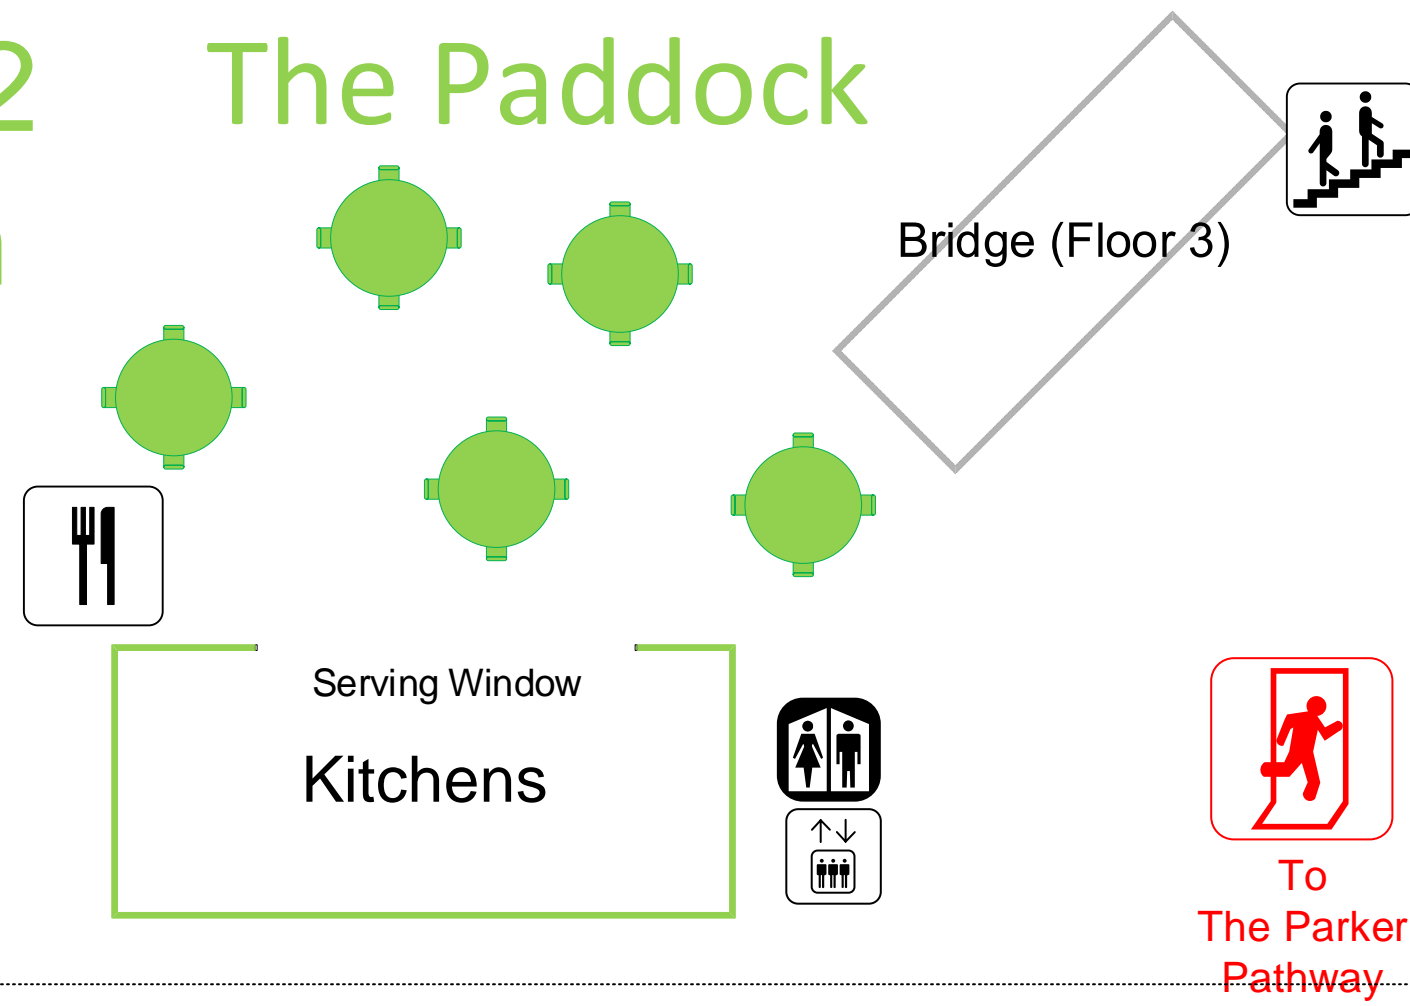

# The Randolph

## Level 3 & Level 4 (red zone)

Main  
entrance  
(red zone)

Level 2  
Green  
Zone

The Paddock

Level 1  
Amber  
Zone