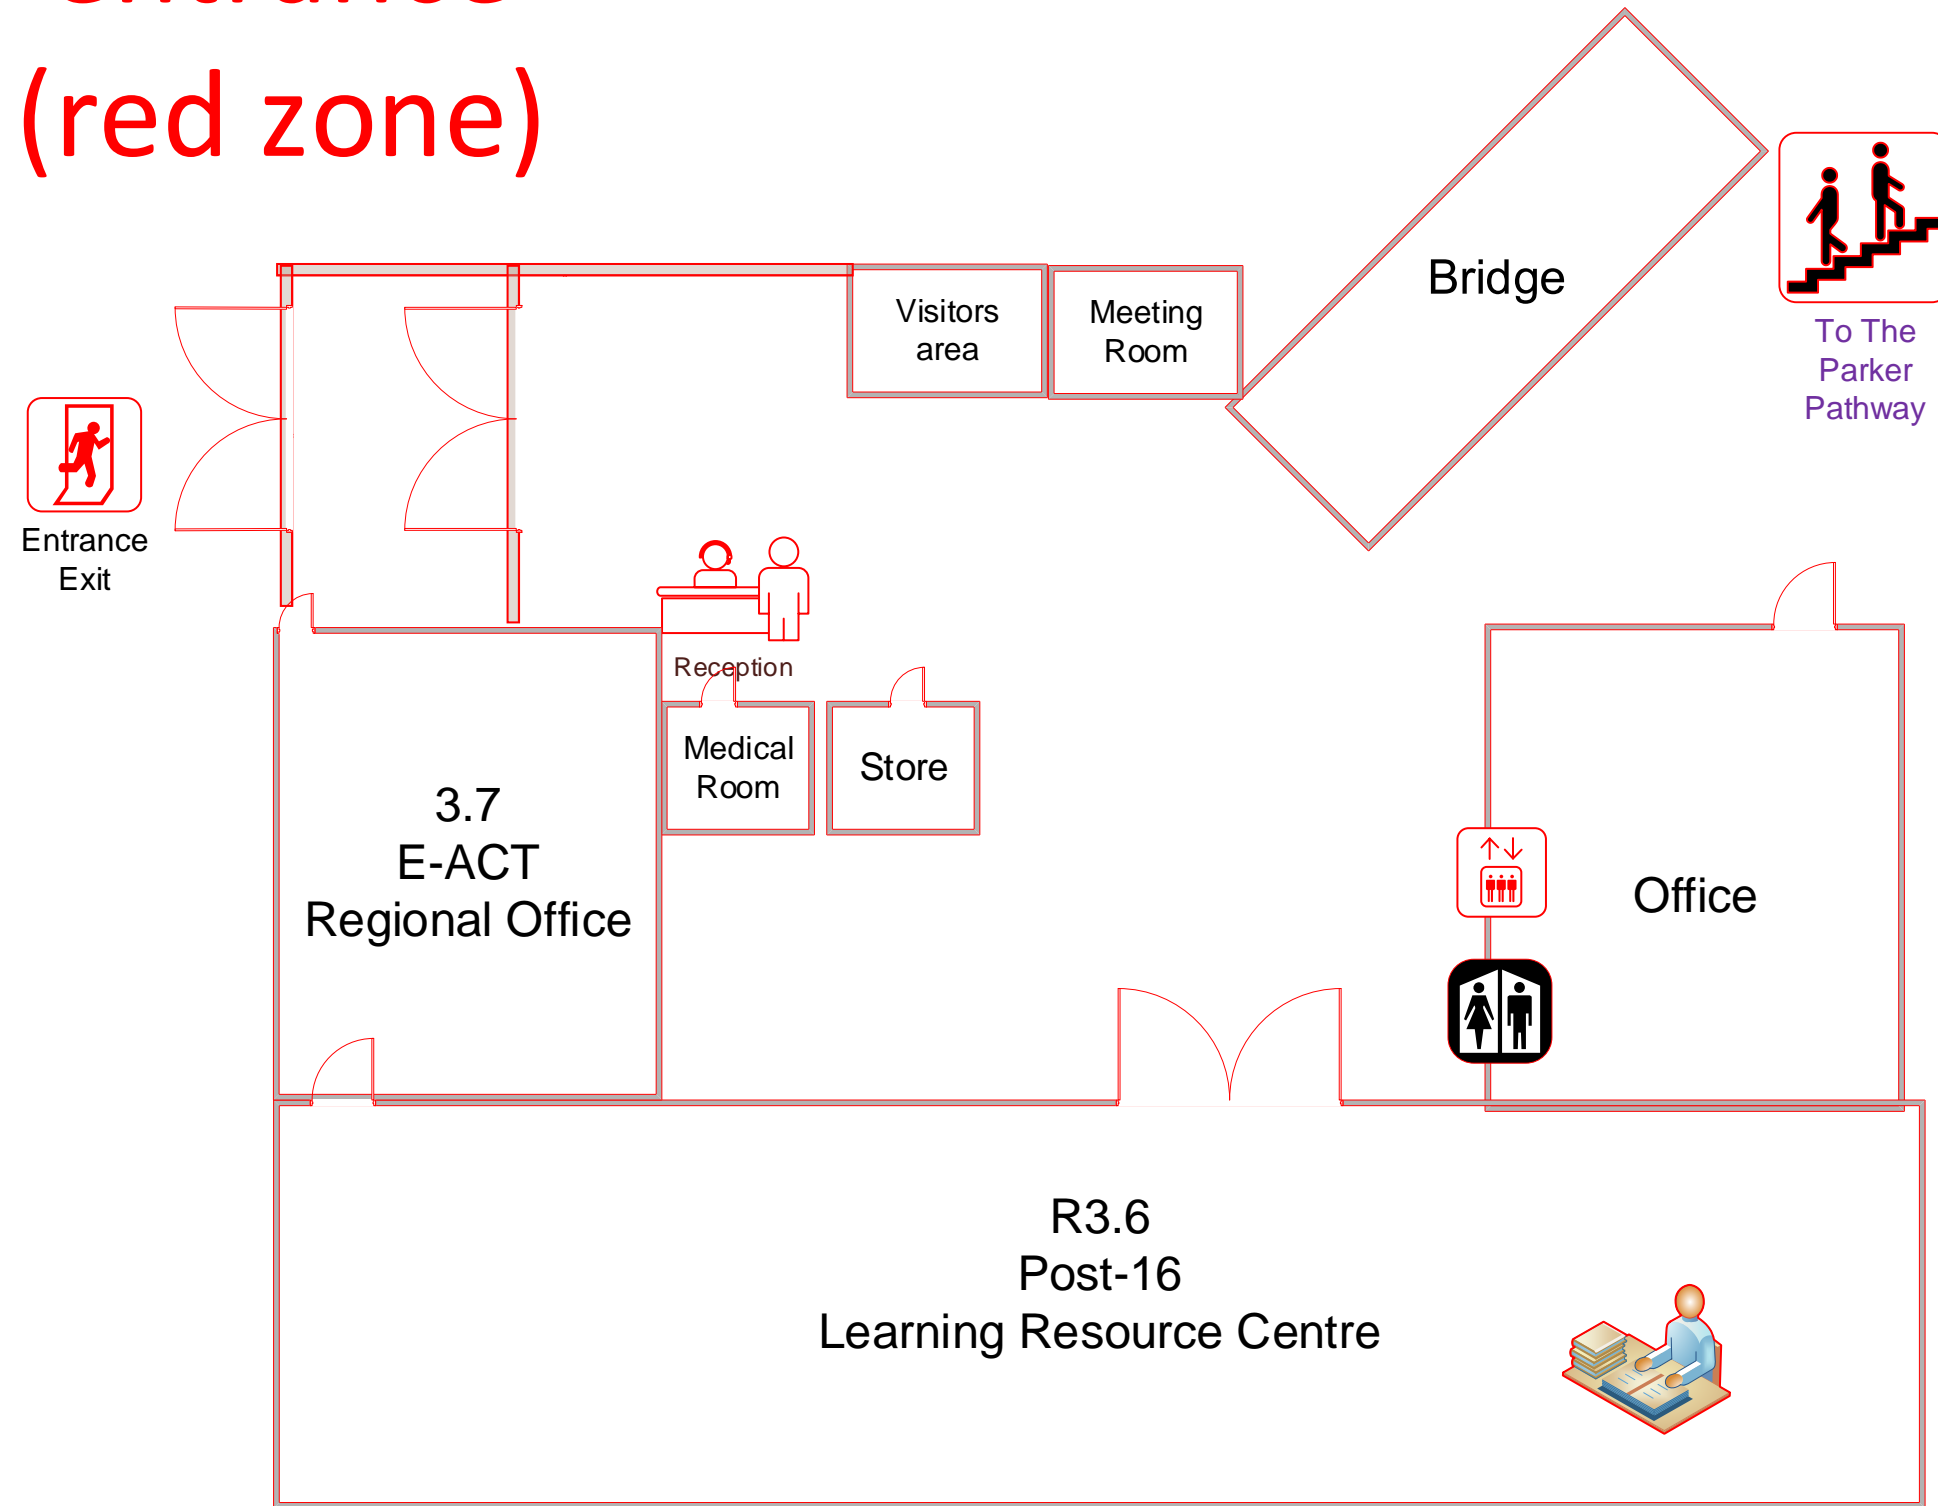

# The Randolph

## Level 3 & Level 4 (red zone)

Main  
entrance  
(red zone)

Level 2  
Green  
Zone

The Paddock

Level 1  
Amber  
Zone